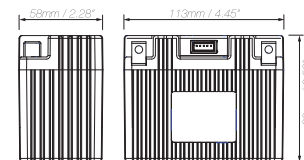

Shorai LFX Battery Specifications and Dimensions

Case size #1, 148mm length

Specifications and Dimensions

Part #	Voltage Pb Eq	Polarity	A / Hr Pb Eq	CCA (A)	Weight (Kg)	Weight (Lbs)	Max charge Rate (A)
LFX12A1-BS12	12 V	+	12	155	0.6125	1.35	12
LFX14A1-BS12	12 V	+	14	210	0.763	1.68	14
LFX18A1-BS12	12 V	+	18	270	0.997	2.19	18
LFX18L1-BS12	12 V	-	18	270	0.997	2.19	18

Case size #2, 113mm length

Specifications and Dimensions

Part #	Voltage Pb Eq	Polarity	A / Hr Pb Eq	CCA (A)	Weight (Kg)	Weight (Lbs)	Max charge Rate (A)
LFX07L2-BS12	12 V	-	7	102	0.483	1.06	7
LFX09A2-BS12	12 V	+	9	135	0.575	1.27	9
LFX09L2-BS12	12 V	-	9	135	0.575	1.27	9
LFX14A2-BS12	12 V	+	14	210	0.763	1.68	14
LFX14L2-BS12	12 V	-	14	210	0.763	1.68	14
LFX18A2-BS06	6 V	+	18	270	0.575	1.27	18
LFX18L2-BS06	6 V	-	18	270	0.575	1.27	18

Case size #3, 166mm length

Specifications and Dimensions

Part #	Voltage Pb Eq	Polarity	W / Hr	A / Hr Pb Eq	CCA (A)	Weight (Kg)	Weight (Lbs)
LFX24A3-BS12	12 V	+	53 + 53	24	360	1.64	3.60
LFX24L3-BS12	12 V	-	53 + 53	24	360	1.64	3.60
LFX27A3-BS12	12 V	+	60 + 60	27	405	1.75	3.85
LFX27L3-BS12	12 V	-	60 + 60	27	405	1.75	3.85
LFX36A3-BS12	12 V	+	80 + 80	36	540	2.19	4.81
LFX36L3-BS12	12 V	-	80 + 80	36	540	2.19	4.81

Z-Terminals included for horizontal cable attachment; front or side mount.

Shorai LFX Battery

Specifications and Dimensions

Case size #4, 148mm length

Specifications and Dimensions

Part #	Voltage Pb Eq	Polarity	W / Hr	A / Hr Pb Eq	CCA (A)	Weight (Kg)	Weight (Lbs)
LFX14A4-BS12	12 V		60	14	210	0.901	1.98