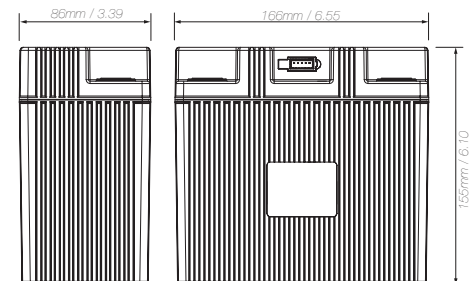

Shorai LFX Battery Specifications and Dimensions

Case size #1, 148mm length

Specifications and Dimensions

Part #	Voltage Pb Eq	Polarity	A / Hr Pb Eq	CCA (A)	Weight (Kg)	Weight (Lbs)	Max charge Rate (A)
LFX12A1-BS12	12 V	+	12	155	0.6125	1.35	12
LFX14A1-BS12	12 V	+	14	210	0.763	1.68	14
LFX18A1-BS12	12 V	+	18	270	0.997	2.19	18
LFX18L1-BS12	12 V	-	18	270	0.997	2.19	18

Case size #2, 113mm length

Specifications and Dimensions

Part #	Voltage Pb Eq	Polarity	A / Hr Pb Eq	CCA (A)	Weight (Kg)	Weight (Lbs)	Max charge Rate (A)
LFX07L2-BS12	12 V	-	7	102	0.483	1.06	7
LFX09A2-BS12	12 V	+	9	135	0.575	1.27	9
LFX09L2-BS12	12 V	-	9	135	0.575	1.27	9
LFX14A2-BS12	12 V	+	14	210	0.763	1.68	14
LFX14L2-BS12	12 V	-	14	210	0.763	1.68	14
LFX18A2-BS06	6 V	+	18	270	0.575	1.27	18
LFX18L2-BS06	6 V	-	18	270	0.575	1.27	18

Case size #3, 166mm length

Specifications and Dimensions

Part #	Voltage Pb Eq	Polarity	W / Hr	A / Hr Pb Eq	CCA (A)	Weight (Kg)	Weight (Lbs)
LFX24A3-BS12	12 V	+	53 + 53	24	360	1.64	3.60
LFX24L3-BS12	12 V	-	53 + 53	24	360	1.64	3.60
LFX27A3-BS12	12 V	+	60 + 60	27	405	1.75	3.85
LFX27L3-BS12	12 V	-	60 + 60	27	405	1.75	3.85
LFX36A3-BS12	12 V	+	80 + 80	36	540	2.19	4.81
LFX36L3-BS12	12 V	-	80 + 80	36	540	2.19	4.81

Max charge rate for all Case size #3 batteries is 24A