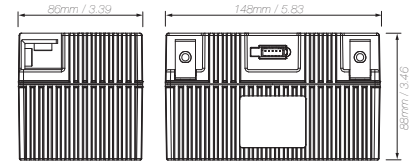

Case size #3, 166mm length

Specifications and Dimensions

Part #	Voltage Pb Eq	Polarity	W / Hr	A / Hr Pb Eq	CCA (A)	Weight (Kg)	Weight (Lbs)
LFX24A3-BS12	12 V	+	53 + 53	24	360	1.64	3.60
LFX24L3-BS12	12 V	-	53 + 53	24	360	1.64	3.60
LFX27A3-BS12	12 V	+	60 + 60	27	405	1.75	3.85
LFX27L3-BS12	12 V	-	60 + 60	27	405	1.75	3.85
LFX36A3-BS12	12 V	+	80 + 80	36	540	2.19	4.81
LFX36L3-BS12	12 V	-	80 + 80	36	540	2.19	4.81

Z-Terminals included for horizontal cable attachment; front or side mount.

Shorai LFX Battery

Specifications and Dimensions

Case size #4, 148mm length

Specifications and Dimensions

Part #	Voltage Pb Eq	Polarity	W / Hr	A / Hr Pb Eq	CCA (A)	Weight (Kg)	Weight (Lbs)
LFX14A4-BS12	12 V		60	14	210	0.901	1.98

Case size #5, 134mm length

Specifications and Dimensions

Part #	Voltage Pb Eq	Polarity	W / Hr	A / Hr Pb Eq	CCA (A)	Weight (Kg)	Weight (Lbs)
LFX14A5-BS12	12 V		60	14	210	1.032	2.27
LFX14L5-BS12	12 V		60	14	210	1.032	2.27

Case size #6, 148mm length

Specifications and Dimensions

Part #	Voltage Pb Eq	Polarity	W / Hr	A / Hr Pb Eq	CCA (A)	Weight (Kg)	Weight (Lbs)
LFX21A6-BS12	12 V		94	21	315	1.38	3.03
LFX21L6-BS12	12 V		94	21	315	1.38	3.03