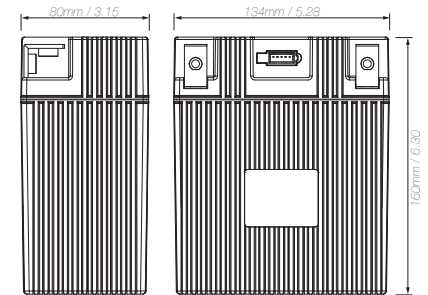

Case size #3, 166mm length

Specifications and Dimensions

Part #	Voltage Pb Eq	Polarity	W / Hr	A / Hr Pb Eq	CCA (A)	Weight (Kg)	Weight (Lbs)
LFX24A3-BS12	12 V	+	53 + 53	24	360	1.64	3.60
LFX24L3-BS12	12 V	-	53 + 53	24	360	1.64	3.60
LFX27A3-BS12	12 V	+	60 + 60	27	405	1.75	3.85
LFX27L3-BS12	12 V	-	60 + 60	27	405	1.75	3.85
LFX36A3-BS12	12 V	+	80 + 80	36	540	2.19	4.81
LFX36L3-BS12	12 V	-	80 + 80	36	540	2.19	4.81

Z-Terminals included for horizontal cable attachment; front or side mount.

Shorai LFX Battery

Specifications and Dimensions

Case size #4, 148mm length

Specifications and Dimensions

Part #	Voltage Pb Eq	Polarity	W / Hr	A / Hr Pb Eq	CCA (A)	Weight (Kg)	Weight (Lbs)
LFX14A4-BS12	12 V		60	14	210	0.901	1.98

Case size #5, 134mm length

Specifications and Dimensions

Part #	Voltage Pb Eq	Polarity	W / Hr	A / Hr Pb Eq	CCA (A)	Weight (Kg)	Weight (Lbs)
LFX14A5-BS12	12 V		60	14	210	1.032	2.27
LFX14L5-BS12	12 V		60	14	210	1.032	2.27

Case size #6, 148mm length

Specifications and Dimensions

Part #	Voltage Pb Eq	Polarity	W / Hr	A / Hr Pb Eq	CCA (A)	Weight (Kg)	Weight (Lbs)
LFX21A6-BS12	12 V		94	21	315	1.38	3.03
LFX21L6-BS12	12 V		94	21	315	1.38	3.03