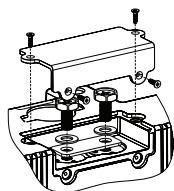

Case size #3, 166mm length

Specifications and Dimensions

Part #	Voltage Pb Eq	Polarity	W / Hr	A / Hr Pb Eq	CCA (A)	Weight (Kg)	Weight (Lbs)
LFX24A3-BS12	12 V	+	53 + 53	24	360	1.64	3.60
LFX24L3-BS12	12 V	-	53 + 53	24	360	1.64	3.60
LFX27A3-BS12	12 V	+	60 + 60	27	405	1.75	3.85
LFX27L3-BS12	12 V	-	60 + 60	27	405	1.75	3.85
LFX36A3-BS12	12 V	+	80 + 80	36	540	2.19	4.81
LFX36L3-BS12	12 V	-	80 + 80	36	540	2.19	4.81

Max charge rate for all Case size #3 batteries is 24A

Battery Split Bar to meet shipping regulations. See manual for details