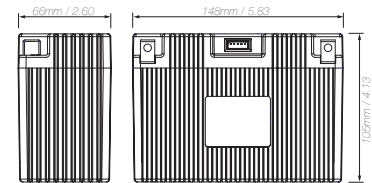

Shorai LFX Battery Specifications and Dimensions

Case size #1, 148mm length

Specifications and Dimensions

Part #	Voltage Pb Eq	Polarity	A / Hr Pb Eq	CCA (A)	Weight (Kg)	Weight (Lbs)	Max charge Rate (A)
LFX12A1-BS12	12 V	+	12	155	0.6125	1.35	12
LFX14A1-BS12	12 V	+	14	210	0.763	1.68	14
LFX18A1-BS12	12 V	+	18	270	0.997	2.19	18
LFX18L1-BS12	12 V	-	18	270	0.997	2.19	18

Case size #2, 113mm length

Specifications and Dimensions

Part #	Voltage Pb Eq	Polarity	A / Hr Pb Eq	CCA (A)	Weight (Kg)	Weight (Lbs)	Max charge Rate (A)
LFX07L2-BS12	12 V	-	7	102	0.483	1.06	7
LFX09A2-BS12	12 V	+	9	135	0.575	1.27	9
LFX09L2-BS12	12 V	-	9	135	0.575	1.27	9
LFX14A2-BS12	12 V	+	14	210	0.763	1.68	14
LFX14L2-BS12	12 V	-	14	210	0.763	1.68	14
LFX18A2-BS06	6 V	+	18	270	0.575	1.27	18
LFX18L2-BS06	6 V	-	18	270	0.575	1.27	18

Case size #3, 166mm length

Specifications and Dimensions

Part #	Voltage Pb Eq	Polarity	W / Hr	A / Hr Pb Eq	CCA (A)	Weight (Kg)	Weight (Lbs)
LFX24A3-BS12	12 V	+	53 + 53	24	360	1.64	3.60
LFX24L3-BS12	12 V	-	53 + 53	24	360	1.64	3.60
LFX27A3-BS12	12 V	+	60 + 60	27	405	1.75	3.85
LFX27L3-BS12	12 V	-	60 + 60	27	405	1.75	3.85
LFX36A3-BS12	12 V	+	80 + 80	36	540	2.19	4.81
LFX36L3-BS12	12 V	-	80 + 80	36	540	2.19	4.81

Z-Terminals included for horizontal cable attachment; front or side mount.

Shorai LFX Battery

Specifications and Dimensions

Case size #4, 148mm length

Specifications and Dimensions

Part #	Voltage Pb Eq	Polarity	W / Hr	A / Hr Pb Eq	CCA (A)	Weight (Kg)	Weight (Lbs)
LFX14A4-BS12	12 V		60	14	210	0.901	1.98